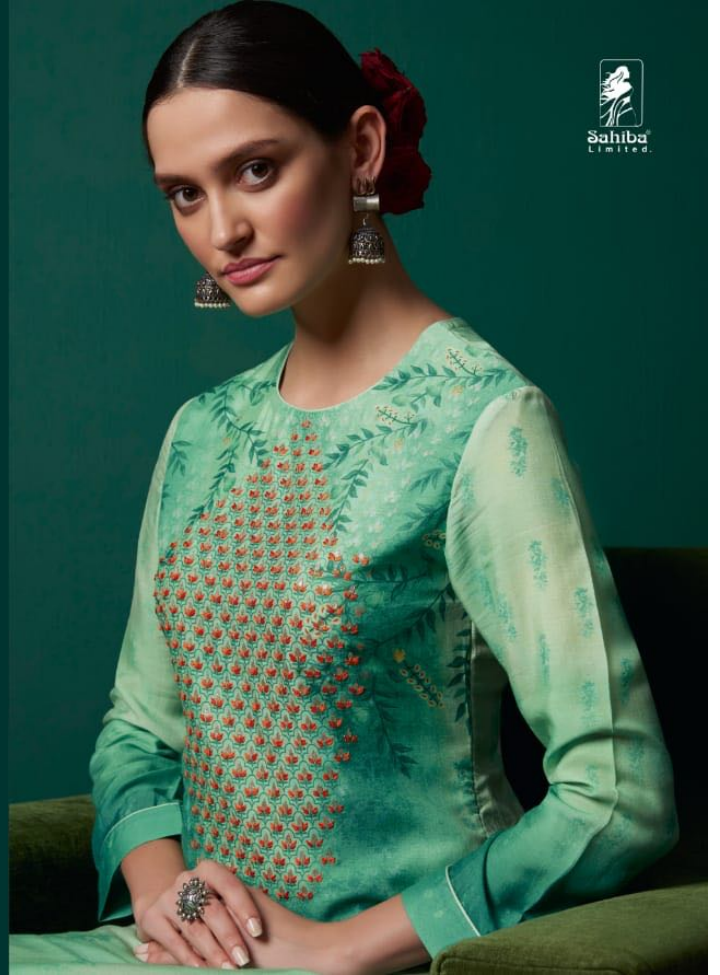

Pink Mist

RATE LIST

H S N CODE - 5408

DESIGN NO	DESCRIPTION	RATE
689 - 670	TOP - MUSLIN SILK DIGITAL PRINT WITH HAND WORK BOTTOM - COTTON SATIN DUPATTA - VISCOSE JEORJETTE JARI DUPATTA WITH COTTON SATIN DIGITAL PRINTED PATTI	2295/-
627 - 612	TOP - MUSLIN DIGITAL PRINT WITH HAND WORK BOTTOM - COTTON SATIN DUPATTA - TABBY DIGITAL PRINTED	2195/-
180 - 169	TOP - SOUTH SILK WITH EMBROIDERY BOTTOM - ARTICLE DIGITAL PRINTED DUPATTA - VISCOSE GEORJETTE JARI DUPATTA WITH COTTON SATIN DIGITAL PRINTED PATTI	2295/-

Sales Office : Krishna Textile Market Nr. J.J. A/C Market Ringroad, Surat - 395002, Gujarat (INDIA)
Domestic Enquiries | Mob: +91 98244 45366 International Enquiries | Mob: +91 99242 02279
ethenic@sahibafabrics.com | www.sahibaltd.com