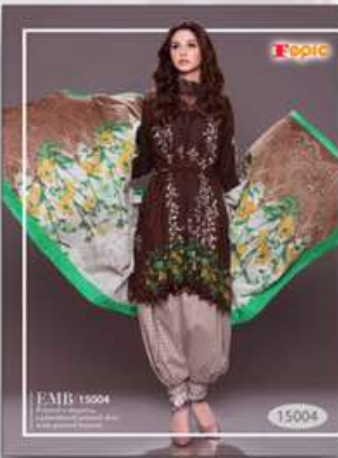

Fepic

Fepic

EMB/15005

Printed - dupatta,
embroidered printed shirt
with printed trouser.

Fepic

EMB/15002
Printed chiffon dupatta,
embroidered printed shirt

SPRING/SUMMER 2017

Fepic

SPRING/SUMMER 2017

SPRING/SUMMER 2017

Fepic

EMB/15008
Printed - dupatta,
embroidered printed - shirt

Fepic

Eepic

SPRING/SUMMER 2017

Eepic

EMB/15007
Printed - dupatta,
embroidered printed shirt

Fepic

ROSEMEEN

Lawn Edition

D.No.	TOP	BOTTOM	DUPATTA
15001	Pure Cambric Cotton (with embroidery)	Semi Lawn printed (with embroidery)	Printed Chiffon
15002	Pure cambric cotton (with Embroidery)	Semi Lawn printed	Printed Chiffon
15003	Pure Cambric Cotton (with Embroidery)	Semi Lawn (with Embroidery)	Printed Chiffon
15004	Pure cambric cotton (with Embroidery)	Semi Lawn Printed	Printed Chiffon
15005	Pure Cambric Cotton (with Embroidery)	Semi Lawn printed	Printed Chiffon
15006	Pure cambric cotton (with Embroidery)	Semi Lawn	Printed Chiffon
15007	Pure cambric cotton (with Embroidery)	Semi Lawn	Printed Chiffon
15008	Pure cambric cotton (with Embroidery)	Semi Lawn Printed	Printed Chiffon